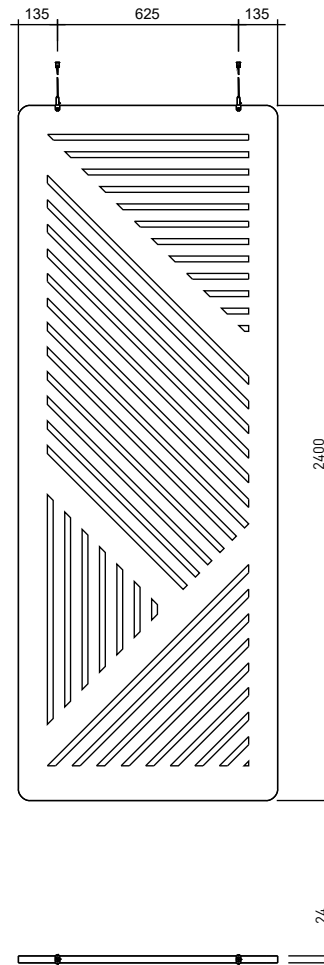

ARTICLE NUMBER

741.24.19.000.00

DIMENSIONS

Length:	1800 mm	70.86"
Width:	2400 mm	94.48"
Thickness:	24 mm	0.94"

CONNECTION

LINEA is hung on to the ceiling from two predetermined points on the acoustic panel with two sets of retaining brackets and tensile cable fixing.

ARTICLE NUMBER

741.24.20.000.00

DIMENSIONS

Length:	895 mm	35.23"
Width:	2400 mm	94.48"
Thickness:	24 mm	0.94"

CONNECTION

LINEA is hung on to the ceiling from two predetermined points on the acoustic panel with two sets of retaining brackets and tensile cable fixing.

ARTICLE NUMBER

741.12.19.000.00

DIMENSIONS

Length:	1200 mm	47.24"
Width:	2800 mm	110.23"
Thickness:	12 mm	0.47"

CONNECTION

LINEA is hung on to the ceiling from two predetermined points on the acoustic panel with two sets of retaining brackets and tensile cable fixing.

24 mm

DIMENSIONS

ARCHISONIC® 24 mm 1800 x 2400 x 24 mm (70" x 94" x 0.94")
ARCHISONIC® 12 mm 1200 x 2800 x 12 mm (47" x 10" x 0.47")

COMPOSITION

100% PET (min. 60% post-consumer)

FIRE TEST

DIN EN 13501-1 B-s1, d0
ASTM E-84 Class A