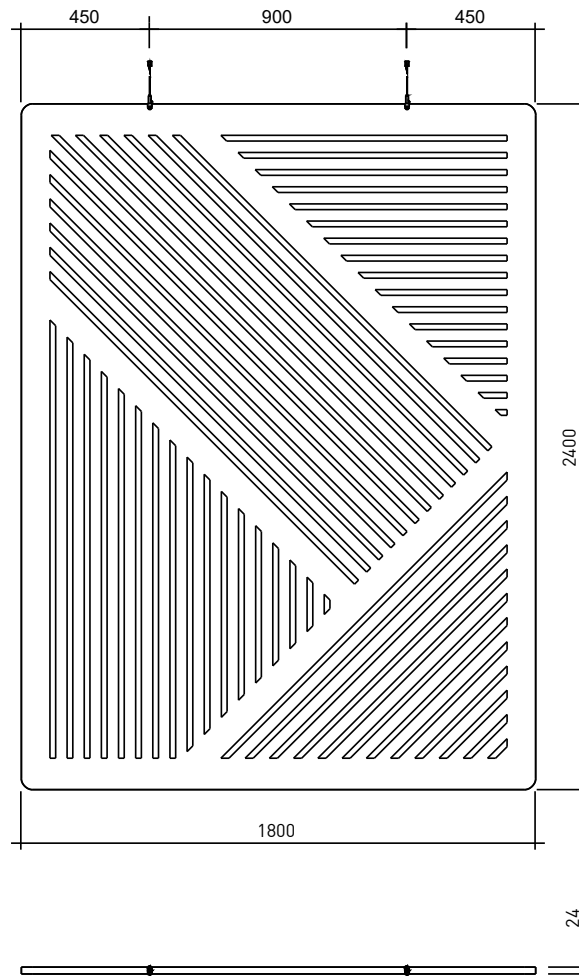

LINEA

Hanging Division

LINEA 24MM

Hanging Division

The LINEA appears filigree and unfolds its effect of stimulating geometry when several acoustic room dividers are hung slightly overlapping on a track. With a transparency of 26%, the acoustic element appears very light and still meets the acoustic requirements.

ARTICLE NUMBER

741.24.19.000.00

DIMENSIONS

Length:	1800 mm	70.86"
Width:	2400 mm	94.48"
Thickness:	24 mm	0.94"

CONNECTION

LINEA is hung on to the ceiling from two predetermined points on the acoustic panel with two sets of retaining brackets and tensile cable fixing.

ARTICLE NUMBER

741.24.20.000.00

DIMENSIONS

Length:	895 mm	35.23"
Width:	2400 mm	94.48"
Thickness:	24 mm	0.94"

CONNECTION

LINEA is hung on to the ceiling from two predetermined points on the acoustic panel with two sets of retaining brackets and tensile cable fixing.

ARTICLE NUMBER

741.12.19.000.00

DIMENSIONS

Length:	1200 mm	47.24"
Width:	2800 mm	110.23"
Thickness:	12 mm	0.47"

CONNECTION

LINEA is hung on to the ceiling from two predetermined points on the acoustic panel with two sets of retaining brackets and tensile cable fixing.