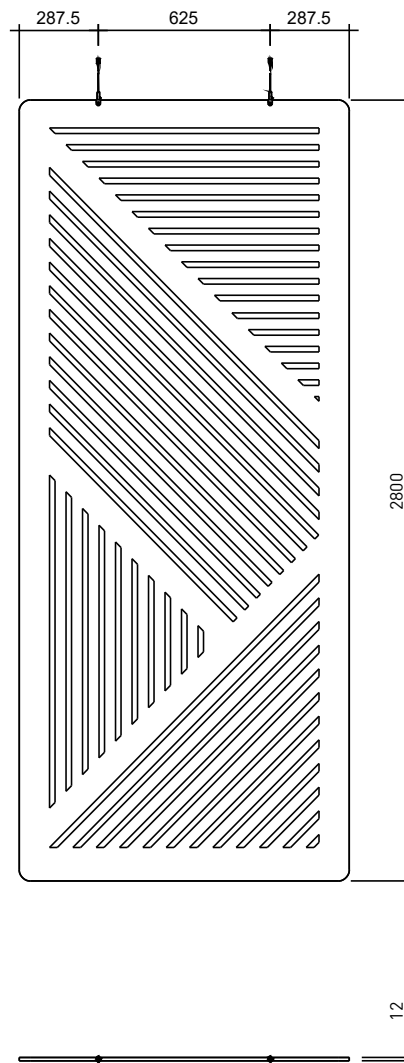

ARTICLE NUMBER

741.24.19.000.00

DIMENSIONS

Length:	1800 mm	70.86"
Width:	2400 mm	94.48"
Thickness:	24 mm	0.94"

CONNECTION

LINEA is hung on to the ceiling from two predetermined points on the acoustic panel with two sets of retaining brackets and tensile cable fixing.

ARTICLE NUMBER

741.24.20.000.00

DIMENSIONS

Length:	895 mm	35.23"
Width:	2400 mm	94.48"
Thickness:	24 mm	0.94"

CONNECTION

LINEA is hung on to the ceiling from two predetermined points on the acoustic panel with two sets of retaining brackets and tensile cable fixing.

ARTICLE NUMBER

741.12.19.000.00

DIMENSIONS

Length:	1200 mm	47.24"
Width:	2800 mm	110.23"
Thickness:	12 mm	0.47"

CONNECTION

LINEA is hung on to the ceiling from two predetermined points on the acoustic panel with two sets of retaining brackets and tensile cable fixing.

24 mm

DIMENSIONS

ARCHISONIC® 24 mm 1800 x 2400 x 24 mm (70" x 94" x 0.94")
ARCHISONIC® 12 mm 1200 x 2800 x 12 mm (47" x 10" x 0.47")

COMPOSITION

100% PET (min. 60% post-consumer)

FIRE TEST

DIN EN 13501-1 B-s1, d0
ASTM E-84 Class A