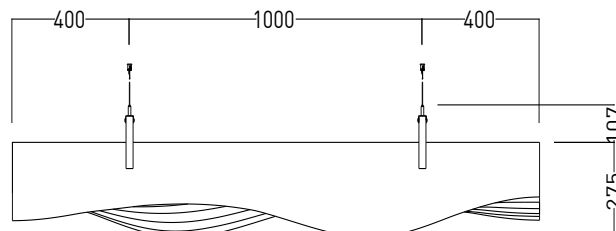

SIDE ELEVATION