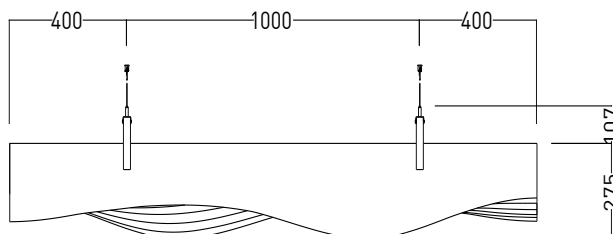

SIDE ELEVATION