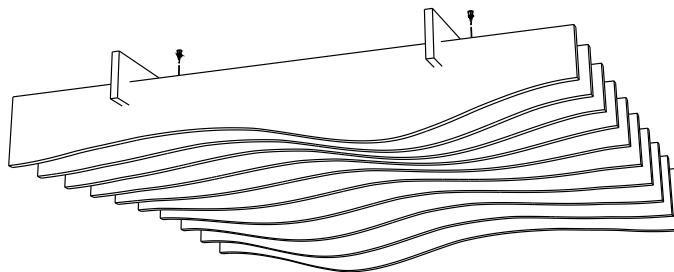

WAVE

Ceiling Baffle

WAVE

Ceiling Baffle

The mirroring of the elements creates a repetitive, quiet WAVE ceiling based on a complex algorithm. Designed by ROK, the ceiling element is based on the laws of nature and acts as a harmonious element in long corridors, as a centerpiece on a conference table or in an open-space office.

ARTICLE NUMBER

712.24.12.000.00

DIMENSIONS

Length:	1800 mm	70.86"
Width:	1800 mm	70.86"
Thickness:	350 mm	13.77"

CONNECTION

WAVE is hanged on four points on to the ceiling with four sets of retaining brackets and tensile cable fixing.

PLAN

SIDE ELEVATION

WAVE

Ceiling Baffle

The mirroring of the elements creates a repetitive, quiet WAVE ceiling based on a complex algorithm. Designed by ROK, the ceiling element is based on the laws of nature and acts as a harmonious element in long corridors, as a centerpiece on a conference table or in an open-space office.