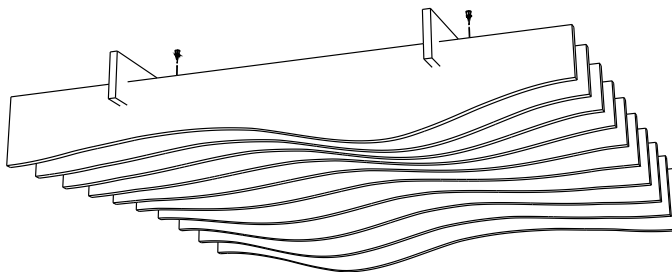

WAVE

Ceiling Baffle

WAVE

Ceiling Baffle

The mirroring of the elements creates a repetitive, quiet WAVE ceiling based on a complex algorithm. Designed by ROK, the ceiling element is based on the laws of nature and acts as a harmonious element in long corridors, as a centerpiece on a conference table or in an open-space office.

ARTICLE NUMBER

712.24.12.000.00

DIMENSIONS

Length:	1800 mm	70.86"
Width:	1800 mm	70.86"
Thickness:	350 mm	13.77"

CONNECTION

WAVE is hanged on four points on to the ceiling with four sets of retaining brackets and tensile cable fixing.

PLAN

SIDE ELEVATION

WAVE

Ceiling Baffle

The mirroring of the elements creates a repetitive, quiet WAVE ceiling based on a complex algorithm. Designed by ROK, the ceiling element is based on the laws of nature and acts as a harmonious element in long corridors, as a centerpiece on a conference table or in an open-space office.