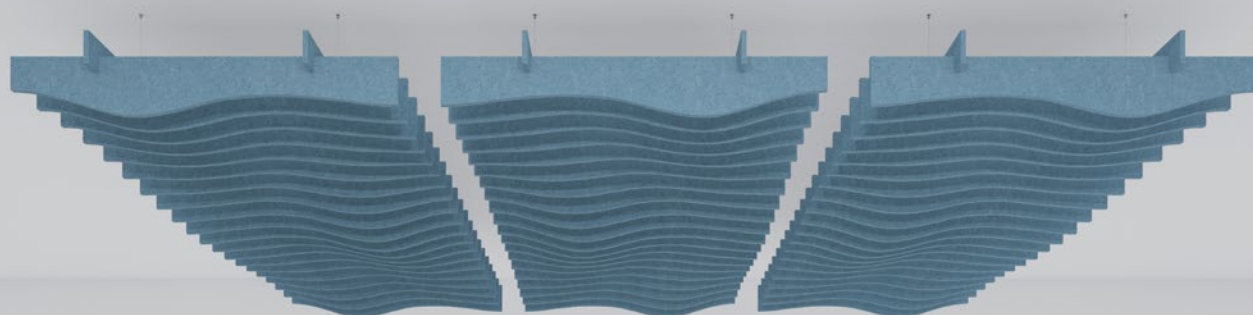

WAVE

Ceiling Baffle

WAVE

Ceiling Baffle

The mirroring of the elements creates a repetitive, quiet WAVE ceiling based on a complex algorithm. Designed by ROK, the ceiling element is based on the laws of nature and acts as a harmonious element in long corridors, as a centerpiece on a conference table or in an open-space office.

ARTICLE NUMBER

712.24.12.000.00

DIMENSIONS

Length:	1800 mm	70.86"
Width:	1800 mm	70.86"
Thickness:	350 mm	13.77"

CONNECTION

WAVE is hanged on four points on to the ceiling with four sets of retaining brackets and tensile cable fixing.

PLAN

SIDE ELEVATION

WAVE

Ceiling Baffle

The mirroring of the elements creates a repetitive, quiet WAVE ceiling based on a complex algorithm. Designed by ROK, the ceiling element is based on the laws of nature and acts as a harmonious element in long corridors, as a centerpiece on a conference table or in an open-space office.

PLAN

SIDE ELEVATION

ARCHISONIC®

Colour Families

ARCHISONIC® is a high-performance sustainable acoustic absorber made from upcycled plastic bottles which is Cradle to Cradle certified and LEED accredited.

ARCHISONIC® is manufactured at the highest quality standards, yet slight color and surface deviations caused by the high degree of recycled fiber are an inevitable part of the product characteristics and do not claim warranty services.