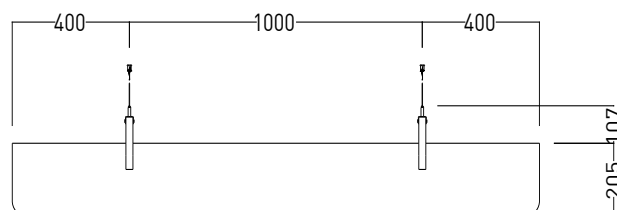

SIDE ELEVATION