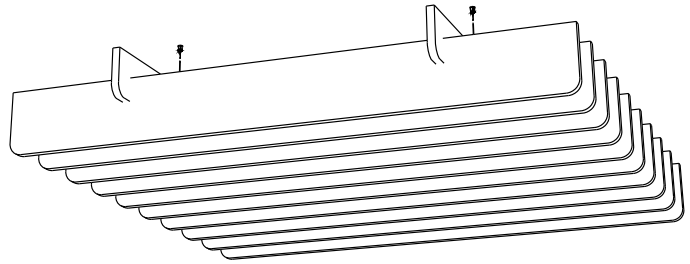

### DIMENSIONS

Length:	1800 mm	70.86"
Width:	1800 mm	70.86"
Thickness:	250 mm	9.84"

### CONNECTION

STRAIGHT is hanged on four points on to the ceiling with four sets of retaining brackets and tensile cable fixing.