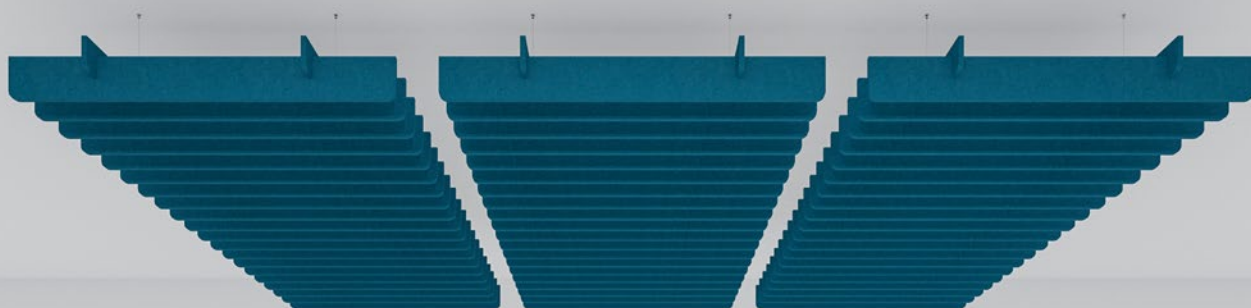

# STRAIGHT

Ceiling Baffle

## Ceiling Baffle

The simple timeless design works almost everywhere. The rounded edges give a soft feel to rather rigid lines. Acoustic baffles provide an optimal solution for open ceilings, where easy access to the building services or the thermoactivated air exchange of cooling ceilings must be ensured.