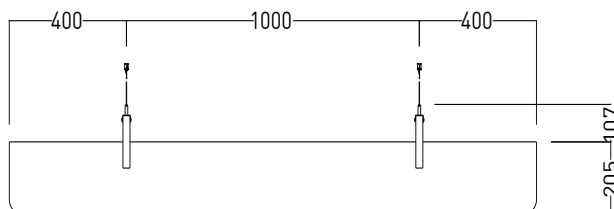

SIDE ELEVATION