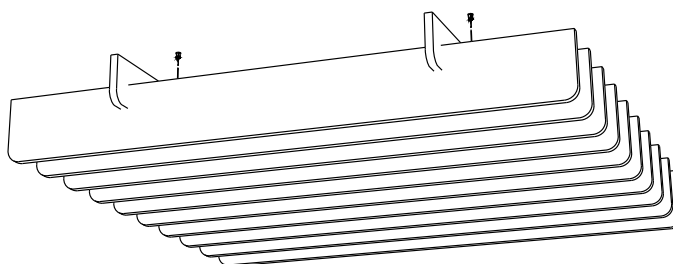

### DIMENSIONS

Length:	1800 mm	70.86"
Width:	1800 mm	70.86"
Thickness:	250 mm	9.84"

### CONNECTION

STRAIGHT is hanged on four points on to the ceiling with four sets of retaining brackets and tensile cable fixing.