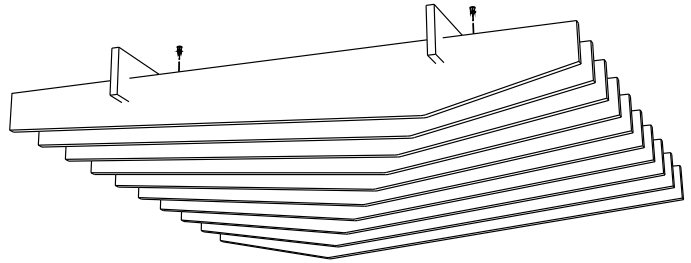

EDGE

Ceiling Baffle

EDGE

Ceiling Baffle

Designed by ROK, the ceiling element with its simple geometric shape not only performs acoustically but is also a real eye-catcher for long gangways, as a centerpiece on top of a board room table or in the open space office.

ARTICLE NUMBER

712.24.11.000.00

DIMENSIONS

Length:	1800 mm	70.86"
Width:	1800 mm	70.86"
Thickness:	300 mm	11.81"

CONNECTION

EDGE is hanged on four points on to the ceiling with four sets of retaining brackets and tensile cable fixing.

PLAN

SIDE ELEVATION

EDGE

Ceiling Baffle

Designed by ROK, the ceiling element with its simple geometric shape not only performs acoustically but is also a real eye-catcher for long gangways, as a centerpiece on top of a board room table or in the open space office.