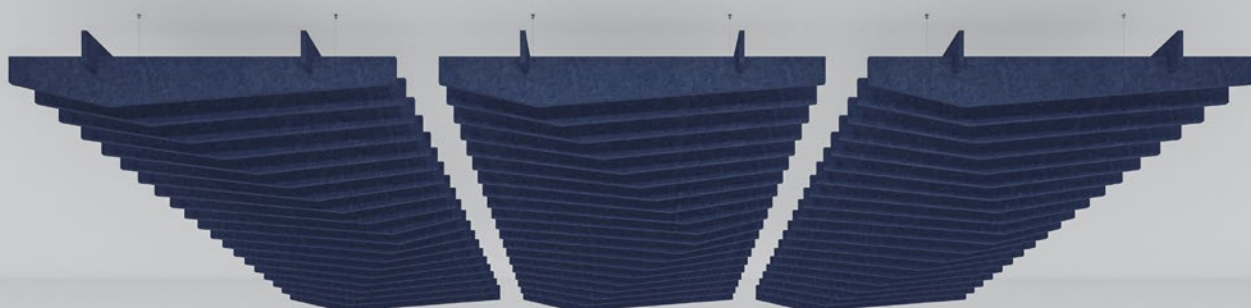

EDGE

Ceiling Baffle

EDGE

Ceiling Baffle

Designed by ROK, the ceiling element with its simple geometric shape not only performs acoustically but is also a real eye-catcher for long gangways, as a centerpiece on top of a board room table or in the open space office.

ARTICLE NUMBER

712.24.11.000.00

DIMENSIONS

Length:	1800 mm	70.86"
Width:	1800 mm	70.86"
Thickness:	300 mm	11.81"

CONNECTION

EDGE is hanged on four points on to the ceiling with four sets of retaining brackets and tensile cable fixing.

PLAN

SIDE ELEVATION

EDGE

Ceiling Baffle

Designed by ROK, the ceiling element with its simple geometric shape not only performs acoustically but is also a real eye-catcher for long gangways, as a centerpiece on top of a board room table or in the open space office.