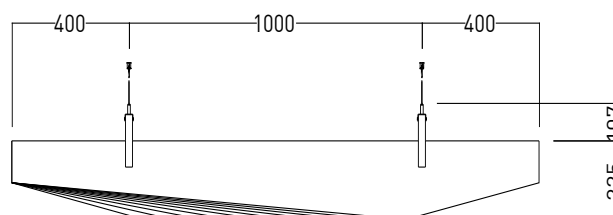

SIDE ELEVATION