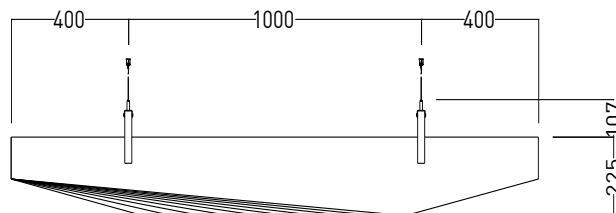

SIDE ELEVATION